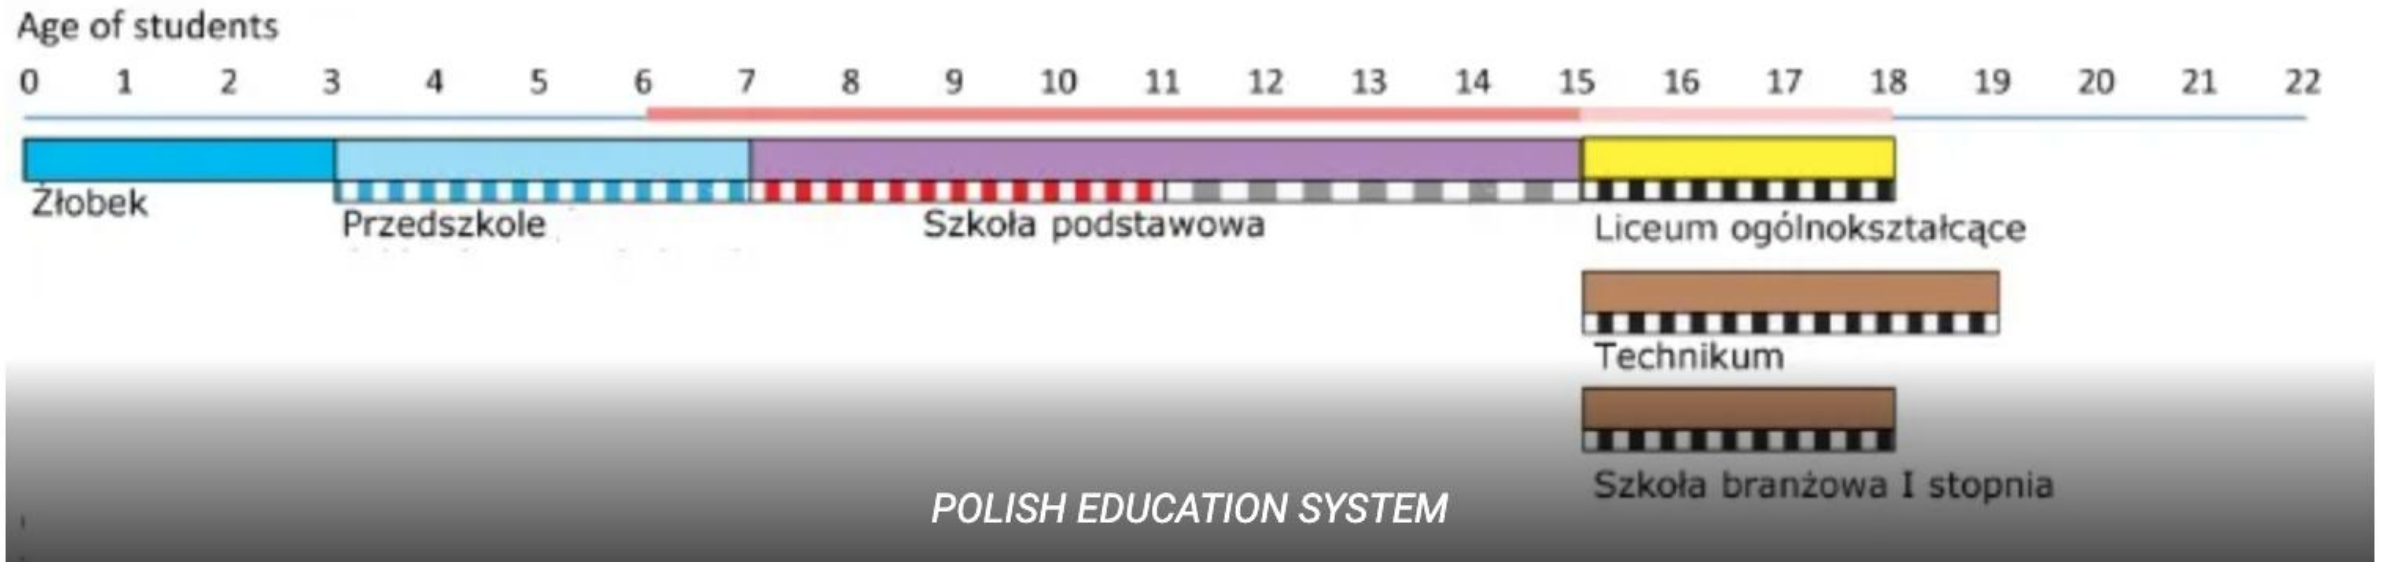

EDUCATION IN POLAND

żłobek – creche; przedszkole – kindergarten; szkoła podstawowa – primary school; liceum ogólnokształcące – secondary general education school; technikum – technical (vocational) secondary school; szkoła branżowa I stopnia – vocational school (I stage)