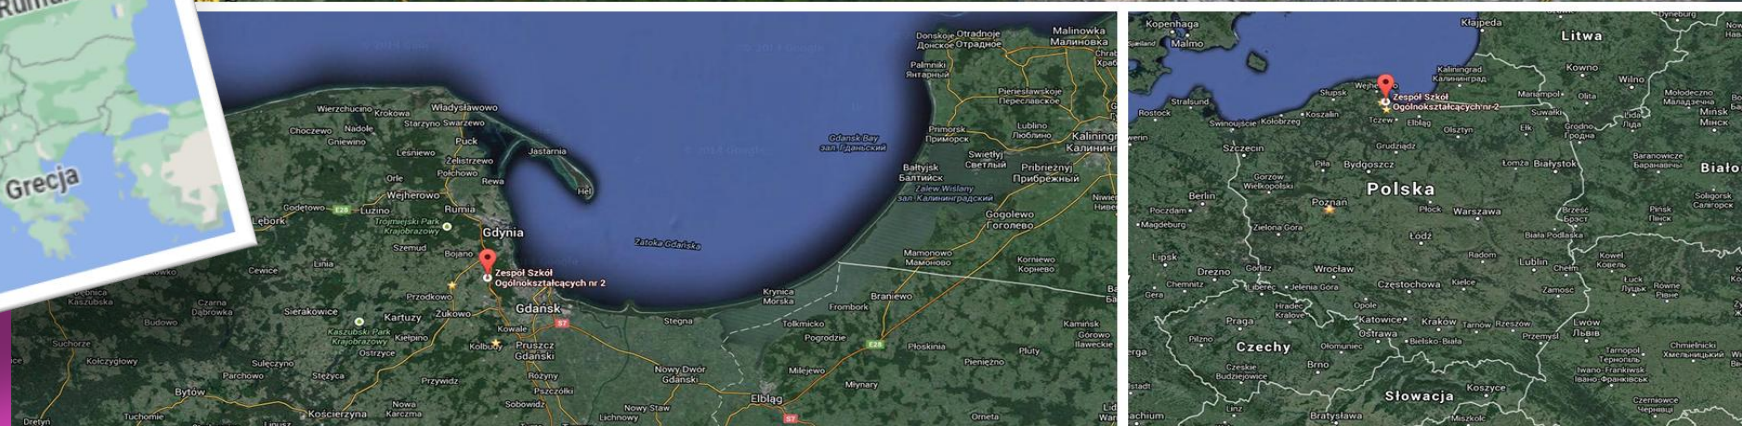

Welcome to our school!!

ZSO NR 2:

- Szkoła Podstawowa nr 33 im. Stefana Banacha &
- Liceum nr 24 im. Stefana Banacha

SKOŁA PODSTAWOWA NR 33 XXIV LICEUM OGÓLNOKSZTAŁCĄCE
ZESPÓŁ SZKOŁ OGÓLNOKSZTAŁCĄCYCH NR 2
W GDAŃSKU
im. STEFANA BANACHA

NOW IT'S TIME FOR A VIDEO ABOUT OUR SCHOOL.

OUR LOCATION

GDAŃSK

Gdańsk is one of the main cities in Poland with rich history and traditions. It's also the biggest city in Tricity and in the whole country also it is the place where WWII started.

Our city

Our city

Gdańsk has a good public transportation system. It contains buses, trams and even trains.

Transport

Funfact

„Falowiec”-the longest block of flats in Europe. It is almost 1 kilometer long, and it is home to more than 5,000 people, it is located in neighbourhood Przymorze, which means „close to the sea”. Its shape resembles the sea wave.