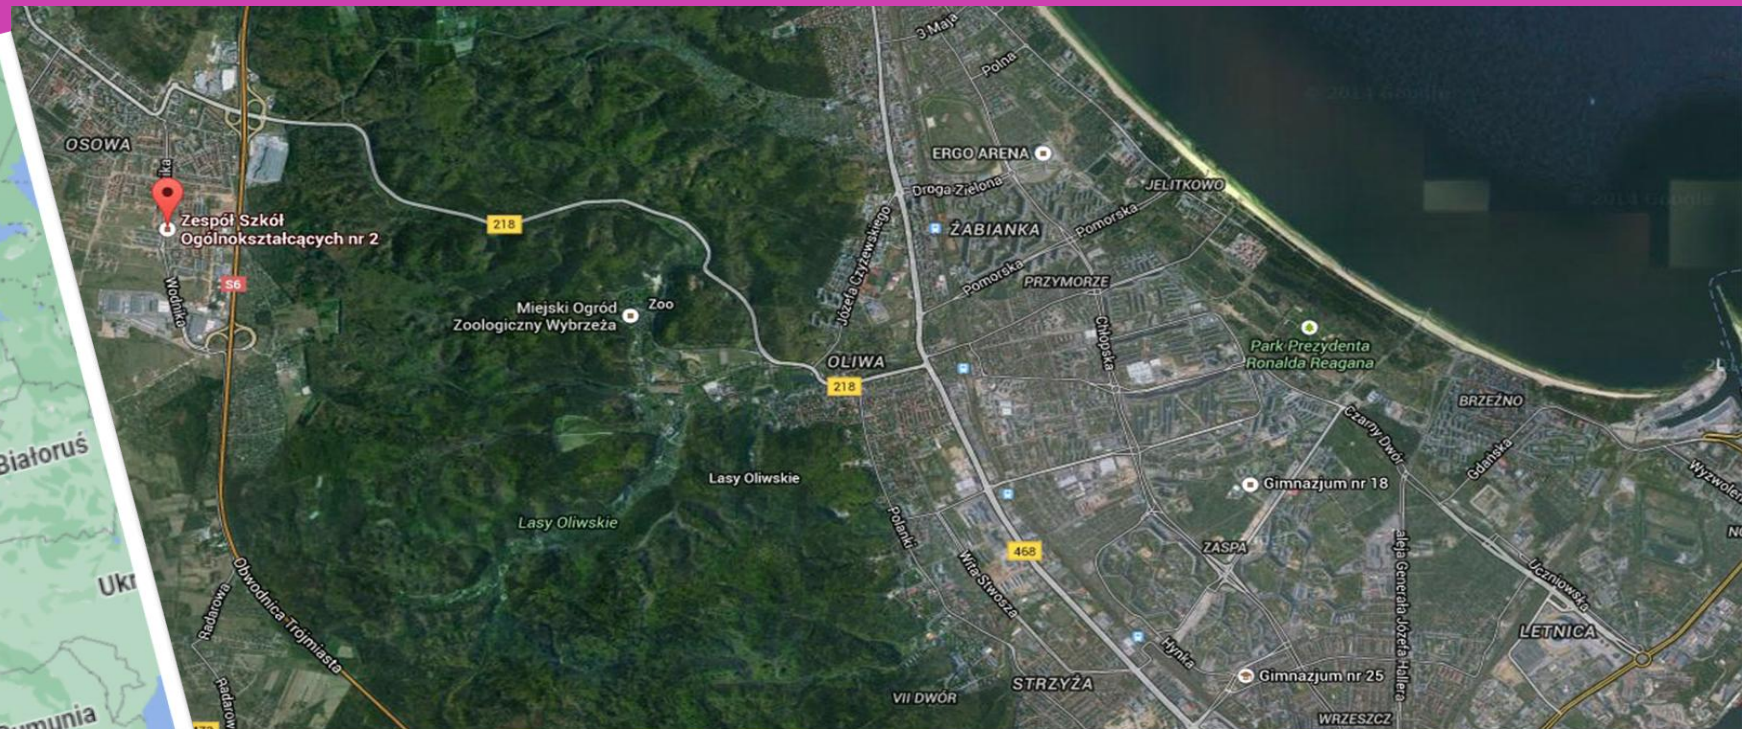

Welcome to our school!!

ZSO NR 2:

- Szkoła Podstawowa nr 33 im. Stefana Banacha &
- Liceum nr 24 im. Stefana Banacha

SKOŁA PODSTAWOWA NR 33 XXIV LICEUM OGÓLNOKSZTAŁCĄCE
ZESPÓŁ SZKOŁ OGÓLNOKSZTAŁCĄCYCH NR 2
W GDAŃSKU
im. STEFANA BANACHA

NOW IT'S TIME FOR A VIDEO ABOUT OUR SCHOOL.

OUR LOCATION

GDAŃSK

Gdańsk is one of the main cities in Poland with rich history and traditions. It's also the biggest city in Tricity and in the whole country also it is the place where WWII started.

Our city

Our city

Gdańsk has a good public transportation system. It contains buses, trams and even trains.

Transport

Funfact

„Falowiec”-the longest block of flats in Europe. It is almost 1 kilometer long, and it is home to more than 5,000 people, it is located in neighbourhood Przymorze, which means „close to the sea”. Its shape resembles the sea wave.