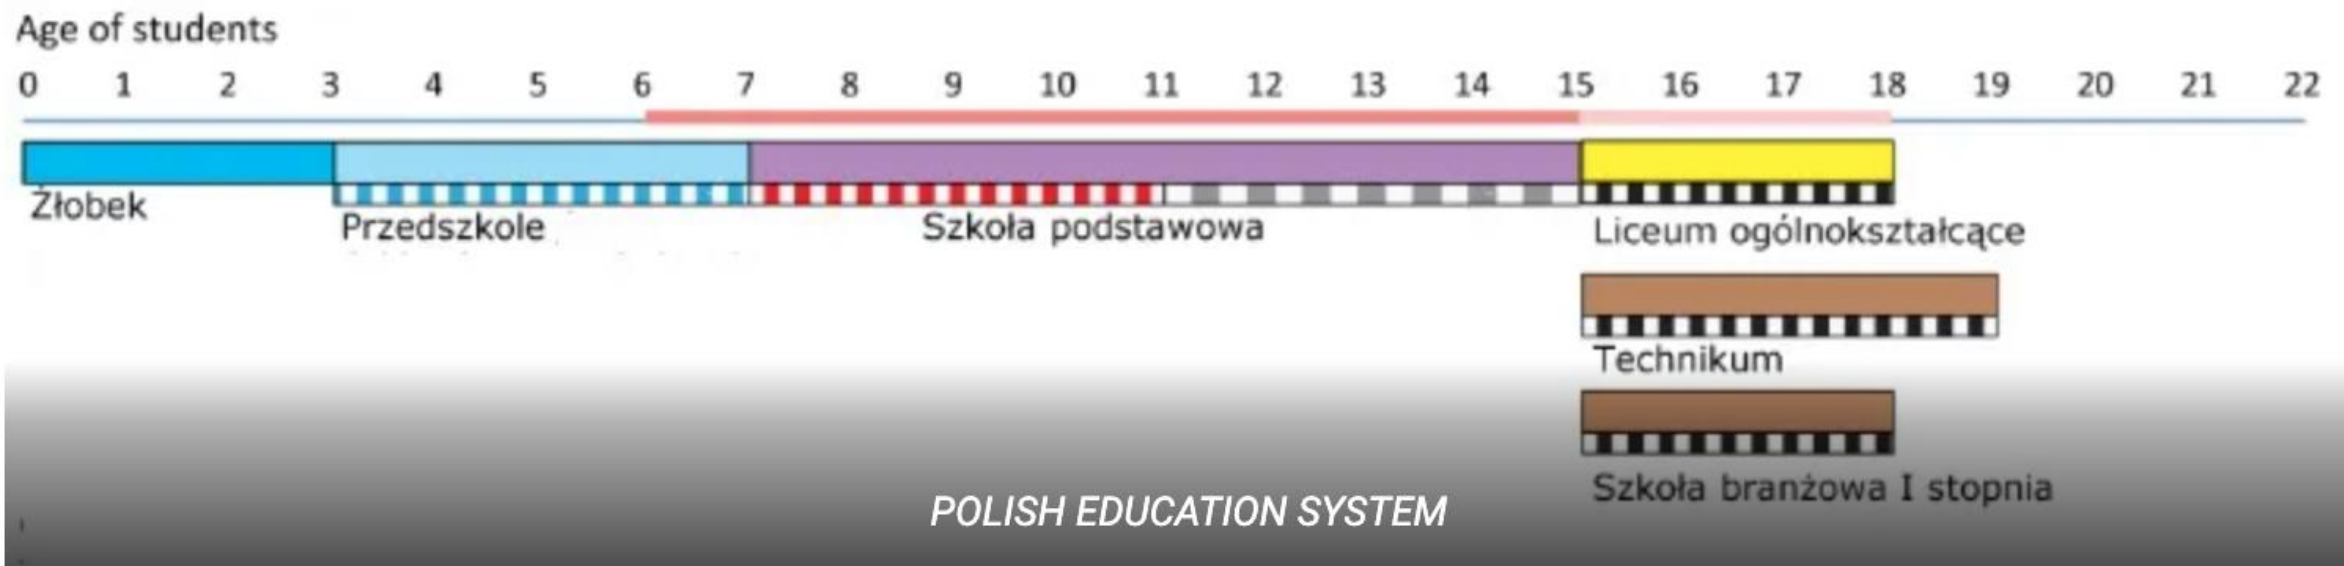

EDUCATION IN POLAND

żłobek – creche; przedszkole – kindergarten; szkoła podstawowa – primary school; liceum ogólnokształcące – secondary general education school; technikum – technical (vocational) secondary school; szkoła branżowa I stopnia – vocational school (I stage)