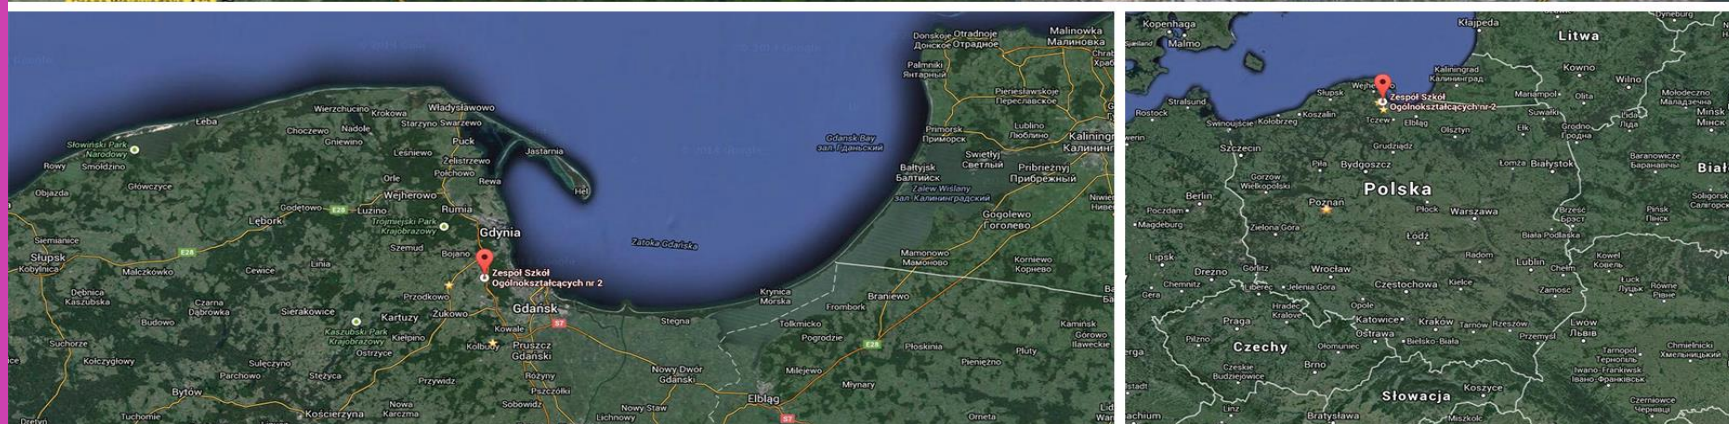

ZSO NR 2:

- **Szkoła Podstawowa nr 33 im. Stefana Banacha &**
- **Liceum nr 24 im. Stefana Banacha**

OUR LOCATION

Gdańsk is one of the main cities in Poland with rich history and traditions. It's also the biggest city in Tricity and the place where WWII started.

Our location

Transport

Gdańsk has a good public transportation system. It contains buses, trams and even trains.

Funfact

„Falowiec”-the longest block of flats in Europe.
It is almost 1 kilometer long, and it is home to more than 5,000 people,
it is located in neighbourhood Przymorze, which means „close to the sea”.