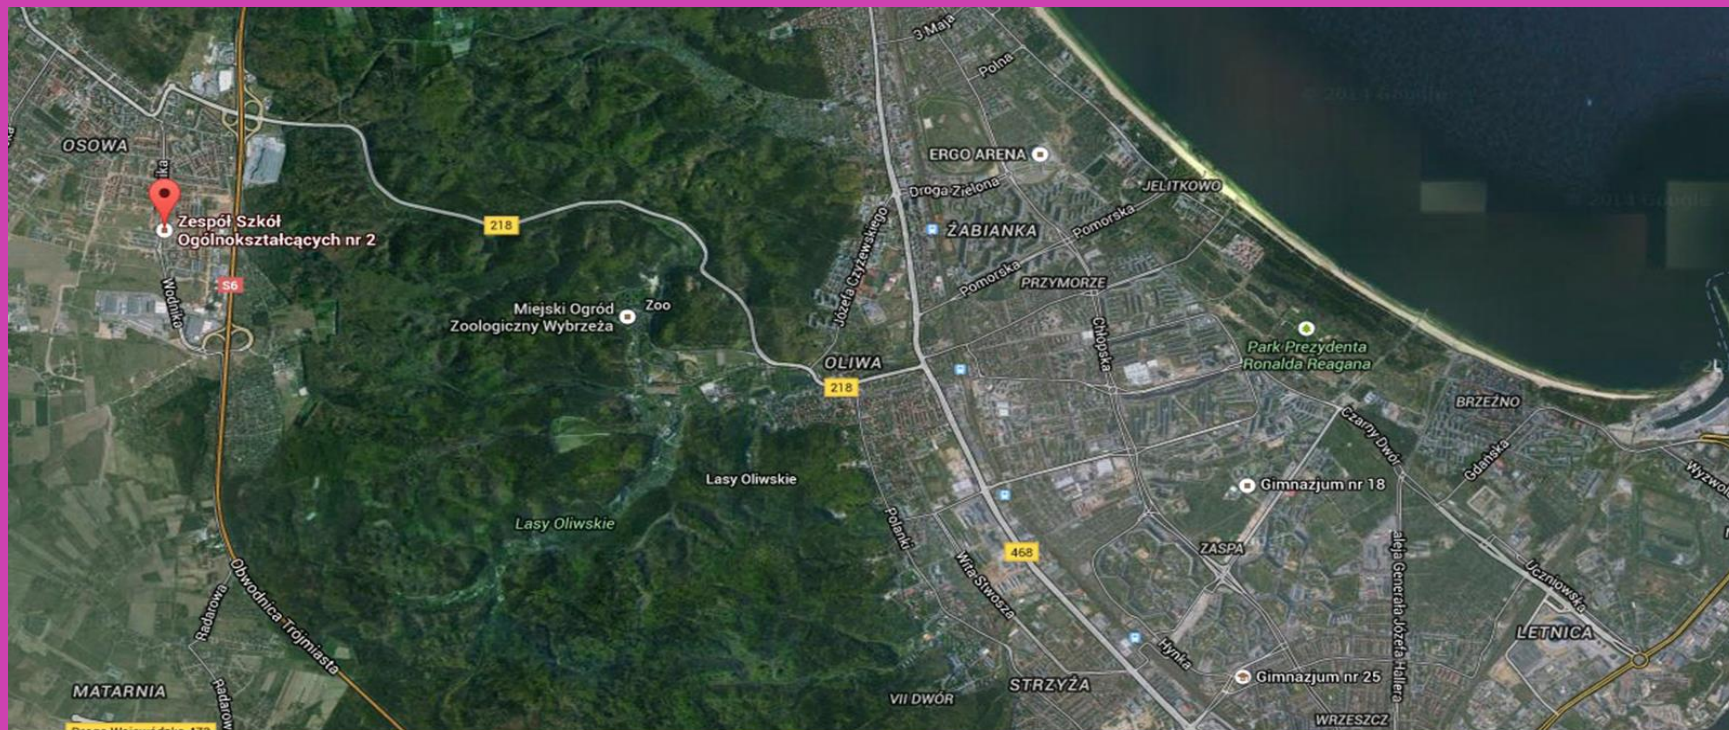

ZSO NR 2:

- **Szkoła Podstawowa nr 33 im. Stefana Banacha &**
- **Liceum nr 24 im. Stefana Banacha**

OUR LOCATION

Gdańsk is one of the main cities in Poland with rich history and traditions. It's also the biggest city in Tricity and the place where WWII started.

Our location

Transport

Gdańsk has a good public transportation system. It contains buses, trams and even trains.

Funfact

„Falowiec”-the longest block of flats in Europe.
It is almost 1 kilometer long, and it is home to more than 5,000 people,
it is located in neighbourhood Przymorze, which means „close to the sea”.